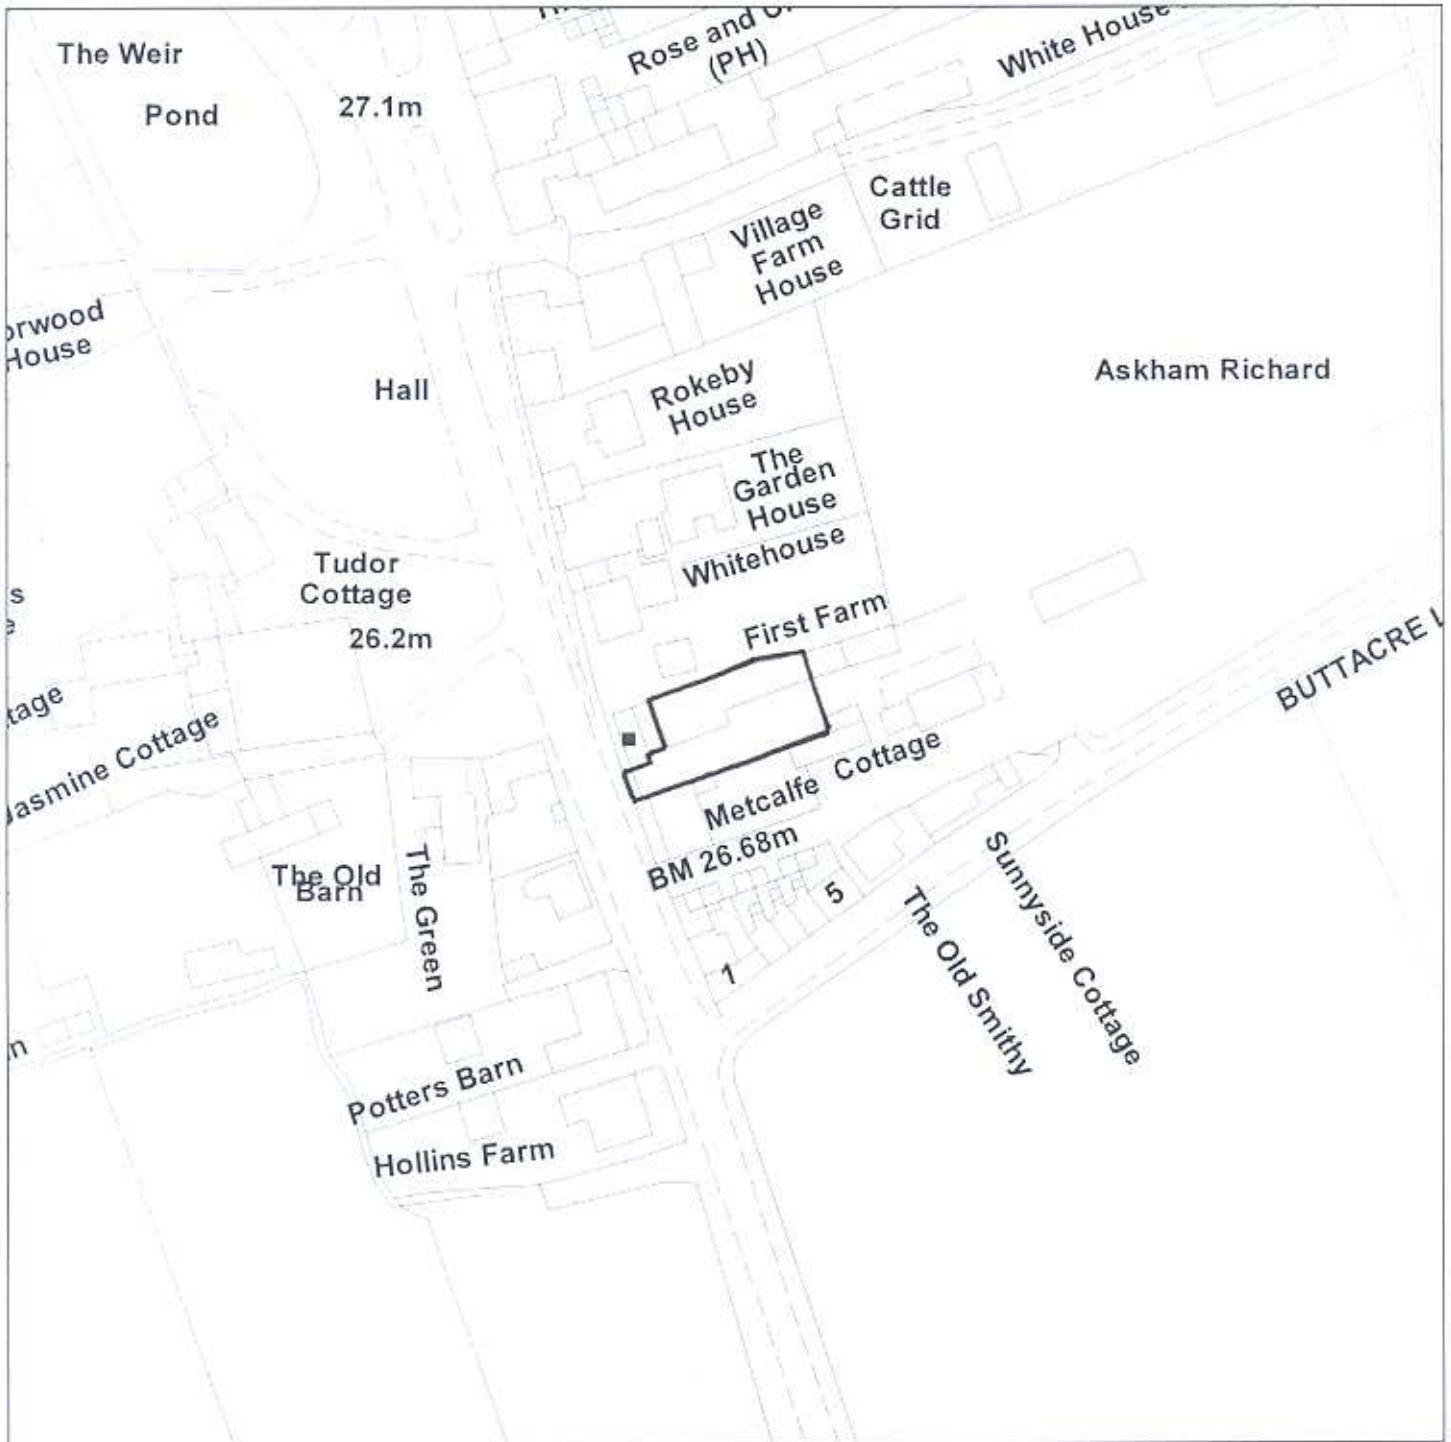

# First Farm, Main Street, Askam Richard

06/00626/FUL

Scale : 1:1250

Reproduced from the Ordnance Survey map with the permission of the Controller of Her Majesty's Stationery Office © Crown Copyright 2000.

Unauthorised reproduction infringes Crown Copyright and may lead to prosecution or civil proceedings.

Produced using ESRI (UK)'s MapExplorer 2.0 - <http://www.esriuk.com>

<b>Organisation</b>	City of York Council
<b>Department</b>	Development Control
<b>Comments</b>	
<b>Date</b>	09 June 2006
<b>SLA Number</b>	